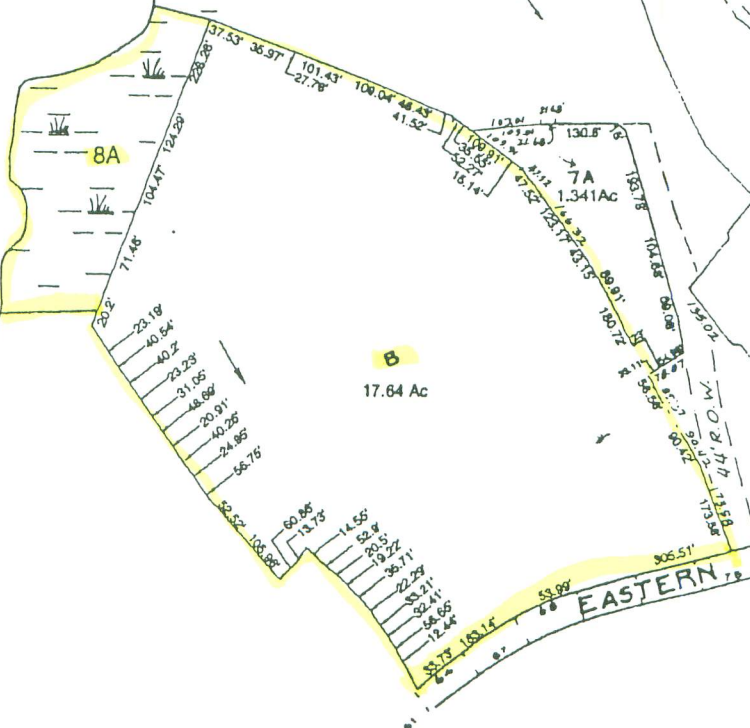

P/O 18-1

RIVER

EASTERN AVENUE

SOUTH 44' R.O.W.